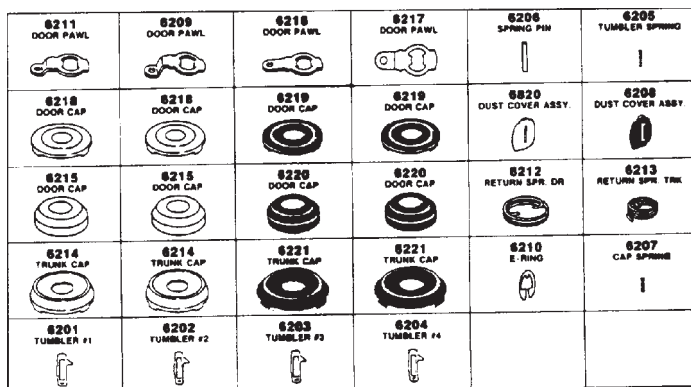

AL-A6200

Chrysler double bit door and trunk service kit.

Refills (Qty per pkg.)

Part No.	Description	Qty.
AL-A6201	Tumbler #1	50
AL-A6202	Tumbler #2	50
AL-A6203	Tumbler #3	50
AL-A6204	Tumbler #4	50
AL-A6205	Tumbler Spring	50
AL-A6206	Spring Pin	5
AL-A6207	Cap Spring	50
AL-A6208	D/C Assembly	5
AL-A6820	D/C Assembly	5
AL-A6210	"E" Ring	5
AL-A6211	Lever	2
AL-A6212	Return Spring	5
AL-A6213	Return Spring	5
AL-A6214	Trunk Cap	5
AL-A6215	Door Cap	5
AL-A6209	Lever	2
AL-A6216	Lever	2
AL-A6217	Lever	2
AL-A6218	Door Cap	5
AL-A6219	Door Cap	5
AL-A6220	Door Cap	5
AL-A6221	Trunk Cap	5

Refill and kit quantities subject to change without notice.