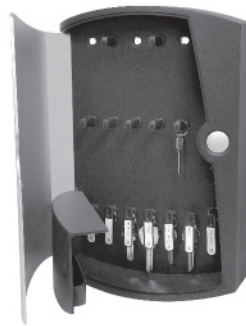

• **Key Cabinet**
Stock No.   Color
SR-001889   Silver

• Key cabinets stores all of your keys in one place. Includes peg hooks or removable key tags with labels for easy identification. Modern design mounts easily with spring-loaded door.

• Same as SR-001889 except has electronic locking with resettable combination and lockout feature. Audio signals indicate if code was entered correctly. Hidden chamber for long-term storage of keys. Low battery indicator (batteries not included).