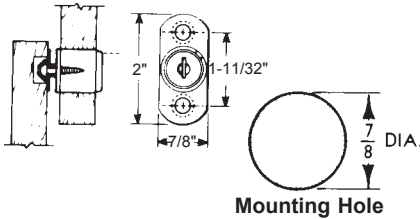

## SINGLE BITTED SLIDING DOOR LOCKS

- Five disc tumbler plug in 7/8" diameter.
- Die cast barrel.
- Keypull in locked and unlocked positions.
- Mounting plate is 5/64" x 7/8" x 2" with 1-1/2" between mounting hole centers.
- Utilizes a spring bolt which locks by pushing the cylinder in and released by turning the key 90° from locked (12:00) to unlocked (3:00) position.
- Two keys per lock.
- Standard Finish - Satin Chrome.

# SHOWCASE LOCKS

## Disc Tumbler Sliding Door Lock

NL-C8042

NL-C8043

**APPLICATION**—For wood sliding doors. Requires a 7/8" dia. hole in front door for cylinder.

**OPERATION**—**C8042** Push in cylinder, key turn engages bolt behind strike. Key removable in both locked and unlocked positions. **C8043** Pushing in cylinder locks doors. Key removable in both locked and unlocked positions.