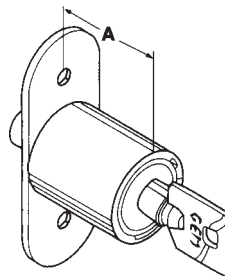

Stock No.
MFWSG-23000 KD Keyed Different
MFWSG-23000 KA Keyed Alike*
*Specify KA#: 217, 221, 224, 237, 238.

- Plunger Action Wood Door Lock.
- Chrome finish.
- 15/32" bolt throw.
- 90° key turn, plunger slides out to lock.
- **"A" Dimension: 1-1/32"**.
- Key pull at 12:00 only in unlocked position (3:00). Turn key back to 12:00 to remove key, then push plug in to lock.