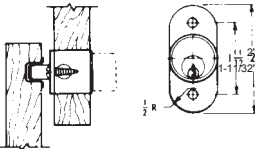

NL-C8142
NL-C8143

Part No.	Installation	Bolt Type	Cylinder Length	Bolt Travel	Keyed Alike Numbers Avail.
NL-C8140-26D	Plate Glass Sliding Doors	Internal Spring	—	—	103, 107
NL-C8142-4	Sliding Doors	Plunger	1-1/8"	7/16"	107
NL-C8142-26D	Sliding Doors	Plunger	1-1/8"	7/16"	101, 103, 107, 915
NL-C8143-4	Sliding Doors	Plunger	1-3/8"	7/16"	107
NL-C8143-26D	Sliding Doors	Plunger	1-3/8"	7/16"	107

Available KD-Keyed Different or KA-Keyed Alike. *Specify KD or KA.*