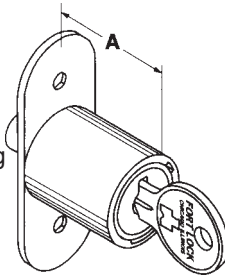

## SINGLE BITTED SLIDING DOOR LOCKS

- Five disc tumbler plug in 7/8" diameter.
- Die cast barrel.
- Keypull in locked and unlocked positions.
- Mounting plate is 5/64" x 7/8" x 2" with 1-1/2" between mounting hole centers.
- Utilizes a spring bolt which locks by pushing the cylinder in and released by turning the key 90° from locked (12:00) to unlocked (3:00) position.
- Two keys per lock.
- Standard Finish - Satin Chrome.

- Plunger Action, Wood Door Lock.
- 23000 Series Keyway. Disc tumbler.
- Nickel finish.
- 15/32" Bolt Throw.
- **"A" Dimension: 1-1/4"**.
- Key pull at 12:00 only in unlocked position (3:00). Turn key back to 12:00 to remove key, then push plug in to lock.