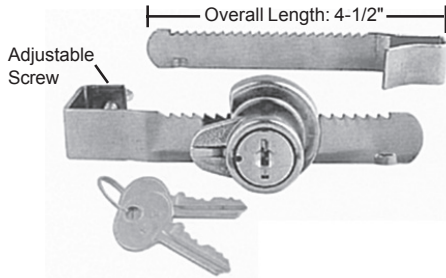

# SHOWCASE LOCKS

## UNIVERSAL SHOWCASE LOCK

- Single bitted.
- Keyway: HL1.
- Chrome finish.
- Two keys per lock.

**Keyed Alike**  
**Number Available**

**Stock No.**  
**JT-SC0001** 201,217,330  
Available **KD**-Keyed Different or **KA**-Keyed Alike.  
**Specify KD or KA**

## SINGLE BITTED SLIDING DOOR LOCKS

- Five disc tumbler plug in 7/8" diameter.
- Die cast barrel.
- Keypull in locked and unlocked positions.
- Mounting plate is 5/64" x 7/8" x 2" with 1-1/2" between mounting hole centers.
- Utilizes a spring bolt which locks by pushing the cylinder in and released by turning the key 90° from locked (12:00) to unlocked (3:00) position.
- Two keys per lock.
- Standard Finish - Satin Chrome.

- Plunger Action, Wood Door Lock.
- 23000 Series Keyway. Disc tumbler.
- Nickel finish.
- 15/32" Bolt Throw.
- **"A" Dimension: 1-1/4"**.
- Key pull at 12:00 only in unlocked position (3:00). Turn key back to 12:00 to remove key, then push plug in to lock.