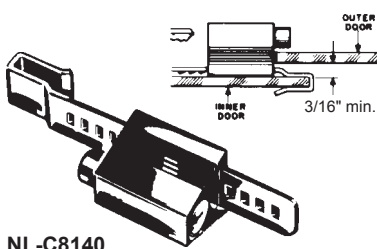

Pin Tumbler Sliding Door Locks

NL-C8140

APPLICATION—NL-C8140 is for sliding glass doors. NL-C8142 and NL-C8143 are for wood sliding doors and require a 7/8" hole in the front door for cylinder.

OPERATION—Key removable in locked position only for NL-C8140. Key removable in both locked and unlocked positions for NL-C8142 and NL-C8143.

KEYING—Will key together with all other pin tumbler locks using D4291 key blank except NL-C8700 mail box locks.

FINISH— 4 Satin Brass
26D Dull Chrome

PACKAGING—Supplied with two keys. NL-C8142 and NL-C8143 are furnished with strike and mounting screws.