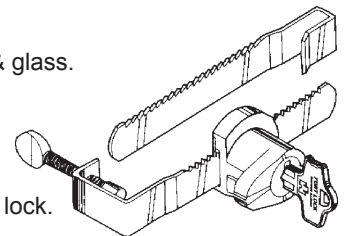

Stock No.
SD-1990 KD Keyed Different
SD-1990 KA Keyed Alike*
*Specify KA#: 27379, 27380.

- 2 one-way bars, wood & glass.
- Removable cylinder for rekeying.
- Anti-spread housing.
- Nickel finish.
- Double bitted 5 tumbler lock.