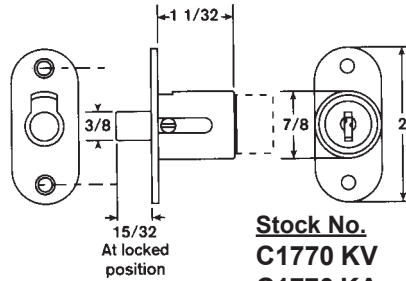

Stock No.
C1770 KV Keyed Different*
C1770 KA Keyed Alike #1289

SINGLE BITTED SLIDING DOOR LOCKS

- Five disc tumbler plug in 7/8" diameter.
- Die cast barrel.
- Keypull in locked and unlocked positions.
- Mounting plate is 5/64" x 7/8" x 2" with 1-1/2" between mounting hole centers.
- Utilizes a spring bolt which locks by pushing the cylinder in and released by turning the key 90° from locked (12:00) to unlocked (3:00) position.
- Two keys per lock.
- Standard Finish - Satin Chrome.

*KV indicates the majority of the quantity of locks will be keyed different. A lesser quantity will potentially be keyed alike to one or more key numbers. We can not guarantee that we can ship keyed DIFFERENT locks.

- Plunger Action, Wood Door Lock.
- 23000 Series Keyway. Disc tumbler.
- Nickel finish.
- 15/32" Bolt Throw.
- **"A" Dimension: 1-1/4"**.
- Key pull at 12:00 only in unlocked position (3:00). Turn key back to 12:00 to remove key, then push plug in to lock.