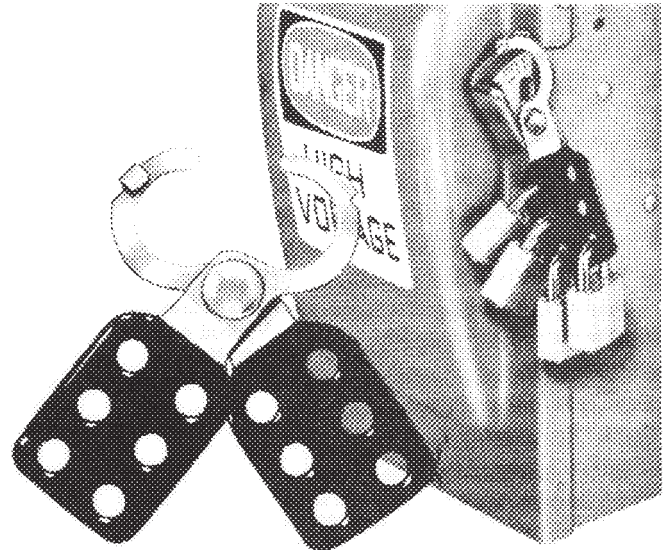

Allows Lockout by up to 6 Workers

\$422 1" diameter jaw

\$424 1-1/2" diameter jaw

A tamper-resistant scissor-style steel lockout hasps. Allows for lockout by up to 6 workers. Compatible with Nos. 3, 410, 411 and 6835 safety lockout padlocks.

Discontinued. Call for closeout prices.

Compatible with Nos. 410, 411 and 6835 safety lockout padlocks

Yellow economy lockout hasp with locking tabs.