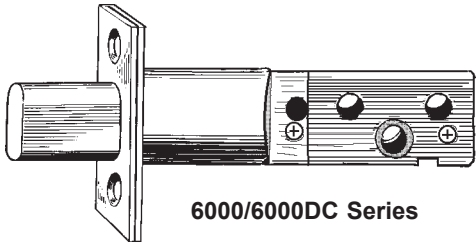

# LATCHES

D & E Series

H & M Series

<b>ARROW</b>	2-3/8" Square Face	2-3/8" D.I.	2-3/4" Square Face	2-3/4" D.I.
D & E Series	<b>ZL-334</b> (141)	<b>ZL-336</b> (145)	<b>ZL-335</b> (142)	<b>ZL-337</b> (146)
D & E Series (1-1/8" Face)			<b>ZL-335W*</b> (144)	
H & Q Series Latch			<b>ZL-421*</b> (160)	
H & Q Series Deadlatch			<b>ZL-298*</b> (161)	
MK Series Latch	<b>ZL-349</b> (101)		<b>ZL-350N</b> (102)	
MK Series Latch (1-1/8" Face)			<b>ZL-350*</b> (104)	
MK Series Deadlatch	<b>ZL-99</b> (111)	<b>ZL-320</b> (115)		<b>ZL-321</b> (116)
MK Series Deadlatch (1-1/8" Face)			<b>ZL-100*</b> (114)	
MK Series Deadlatch (UL)			<b>ZL-363*</b> (124)	
ML & L Lever Series Latch (UL)	<b>ZL-564</b> (271)		<b>ZL-565*</b> (274)	
ML & L Lever Series Deadlatch (UL)	<b>ZL-566</b> (281)		<b>ZL-567*</b> (284)	

\*Has 1-1/8" wide face.

6000/6000DC Series

<b>ASSA</b>	2-3/8" Square Face	2-3/8" D.I.	2-3/4" Square Face	2-3/4" D.I.
6000/6000DC Series	<b>ZL-434</b> (907003)	<b>ZL-436</b> (907004)	<b>ZL-435</b> (907001)	<b>ZL-437</b> (907002)