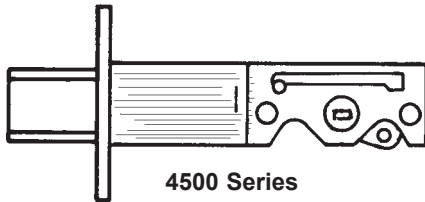

LATCHES

CAL-ROYAL

CAL-ROYAL	2-3/8" Square Face	2-3/8" D.I.	2-3/4" Square Face	2-3/4" D.I.
Barrington Latch	ZL-535 (BAS-238)		ZL-536 (BAS-234)	
Barrington Deadlatch	ZL-537 (BAD-238)		ZL-538 (BAD-234)	
Genesys Latch	ZL-539 (GNS-238)		ZL-540 (GNS-234)	
Genesys Deadlatch	ZL-541 (GND-238)		ZL-542 (GND-234)	
Pioneer Latch	ZL-535 (SLS-238)		ZL-536 (SLS-234)	
Pioneer Deadlatch	ZL-537 (SLD-238)		ZL-538 (SLD-234)	
SD-200 Deadbolt (Round Corner)	ZL-547 (SD200RCAL)	Use ZL-542	ZL-547 (SD200RCAL)	Use ZL-542

4500 Series

ILCO (LORI)	2-3/8" Square Face	2-3/8" D.I.	2-3/4" Square Face	2-3/4" D.I.
4500 Series	ZL-324 (4500-5000)	ZL-326 (4540-5014)	ZL-325 (4510-5001)	ZL-327 (4550-5001)
4500 Series 2" BS	ZL-426 (4900-5004 2" backset, must order LOR-4600 housing with latch.