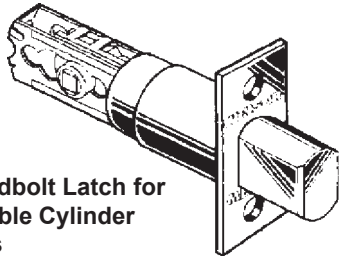

# LATCHES

Interior Function Spring Latch  
For A, AC, LA Series &  
Handleset (lower section).

Deadlocking Latch for A, AC,  
LA (not lever by lever) Series  
Front/Back Locksets.

**WEISER  
LOCK**

Deadlocking Latch for A, AC,  
LA (not lever by lever) Series  
Front/Back Locksets.