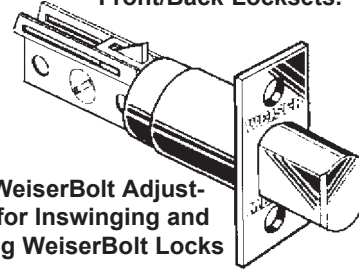

DA Series WeiserBolt Adjust-
able Latch for Inswinging and
Outswinging WeiserBolt Locks

WEISER	2-3/8" Square Face	2-3/8" D.I.	2-3/4" Square Face	2-3/4" D.I.
CS Combo Deadlatch(AL)	ZL-533 (A52560)		ZL-533 (A52560)	
A, AC, LA Latch (AL)	ZL-430 (A52460)	ZL-431 (A50469)	ZL-430 (A52460)	ZL-431 (A50469)
A, AC, LA Latch (RCAL)	ZL-430RC (A52461)		ZL-430RC (A52461)	
A, AC, *LA Latch (6WAL)	ZL-625 (A50469 6L) 6-Way - includes drive-in latch with square & radius faceplates.			
A, AC, *LA Deadlatch (AL)	ZL-432 (A52460D)	ZL-433 (A50469D)	ZL-432 (A52460D)	ZL-433 (A50469D)
A, AC, *LA Deadlatch(RCAL)	ZL-432RC (A52461D)		ZL-432RC (A52461D)	
A, AC, *LA Deadlatch(6WAL)	ZL-626 (A50469D 6L) 6-Way - includes drive-in latch with square & radius faceplates.			
AC Latch(AL)Discontinued	ZL-500 (A52860)	ZL-534 (A50869)	ZL-500 (A52860)	ZL-534 (A50869)
AC Latch(RCAL)Disc.	ZL-500RC (A52861)		ZL-500RC (A52861)	
A, AC Handleset (lower)	ZL-625 (A50469 6L) 6-Way - includes drive-in latch with square & radius faceplates.			
LA, LC Handleset (lower)	ZL-510 (A52360)		ZL-510 (A52360)	
D/DC Series (AL)	ZL-465 (A74460)	ZL-466 (A76469)	ZL-465 (A74460)	ZL-466 (A76469)
D/DC Series (RCAL)	ZL-465RC (A74461)		ZL-465RC (A74461)	
D/DC Series (6WAL)	ZL-467 (A74469 6L) 6-Way - includes drive-in latch with square & radius faceplates.			
Weiserbolt (AL)	ZL-507 (A64460)		ZL-507 (A64460)	

AL-2-3/8" to 2-3/4" square face adjustable; **RC**-round corner face; **RCAL**-round corner face adjustable backset.

6WAL - includes drive-in latch with square & radius faceplates.

*NOTE: Latch is not for Keyed Lever by Lever.