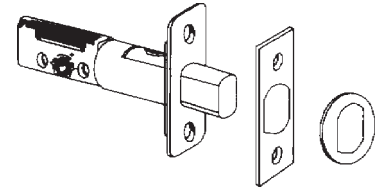

ZL-600

ZL-601

<b>SCHLAGE-COMMERCIAL</b>	2-3/8" Square Face	2-3/8" D.I.	2-3/4" Square Face	2-3/4" D.I.
A Latch	<b>ZL-471</b> (11-068)	<b>ZL-473</b> (11-110)	<b>ZL-472N</b> (11-111)	<b>ZL-474</b> (11-113)
A Latch (Round Corner)	<b>ZL-471RC</b> (11-069)			
A Latch (1-1/8" Face)			<b>ZL-472</b> (11-116)	
A Deadlatch	<b>ZL-47</b> (11-085)	<b>ZL-194</b> (11-104)	<b>ZL-123N</b> (11-091)	<b>ZL-237</b> (11-105)
A Deadlatch (Round Corner)	<b>ZL-47RC</b> (11-088)			
A Deadlatch (1-1/8" Face)			<b>ZL-123</b> (11-096)	
A Deadlatch 3-3/4" Backset	<b>ZL-347</b> (11-103) 3-3/4" square face deadlatch for A Series			
A Series 5" Link (Use with 2-3/8")	<b>ZL-41A</b> (41-005) 5" link, for use with 2-3/8" latch/deadlatch			
B Deadlatch (B250)	<b>ZL-67</b> (12-100)		<b>ZL-176</b> (12-103)	
B Deadbolt (B600)	<b>ZL-520</b> (12-630)	<b>ZL-522</b> (12-640)	<b>ZL-521</b> (12-631)	<b>ZL-523</b> (12-641)
BC Deadbolt (BC100) Adjustable	<b>ZL-600</b> (12-274)	<b>ZL-602</b> (12-268)	<b>ZL-600</b> (12-274)	<b>ZL-602</b> (12-268)
BC Deadbolt (BC100) Triple-3AL	<b>ZL-601</b> (12-270) Triple Option (3AL) - Has square, round corner faces & Drive-in			
D Latch (Knob & Old Lever)			<b>ZL-124</b> (14-001)	
D Deadlatch (Knob & Old Lever)	<b>ZL-506</b> (14-047)		<b>ZL-125</b> (14-019)	
ND Latch (New Lever)			<b>ZL-609</b> (13-048)	
ND Deadlatch (New Lever)	<b>ZL-506</b> (14-047)		<b>ZL-610</b> (13-047)	
D Deadlatch 3-3/4" Backset	<b>ZL-338</b> (14-028) 3-3/4" square face deadlatch for D Series			
D Series 5" Link (Use with 2-3/4")	<b>ZL-41D</b> (43-005) 5" link, for use with 2-3/4" latch/deadlatch			
H Adjustable Deadbolt(H110/153)	<b>ZL-600</b> (12-274)	<b>ZL-602</b> (12-268)	<b>ZL-600</b> (12-274)	<b>ZL-602</b> (12-268)
H Latch (H110)	<b>ZL-471</b> (11-068)	<b>ZL-473</b> (11-110)	<b>ZL-472N</b> (11-111)	<b>ZL-474</b> (11-113)
H Deadlatch (H153)	<b>ZL-47</b> (11-085)	<b>ZL-194</b> (11-104)	<b>ZL-123N</b> (11-091)	<b>ZL-237</b> (11-105)