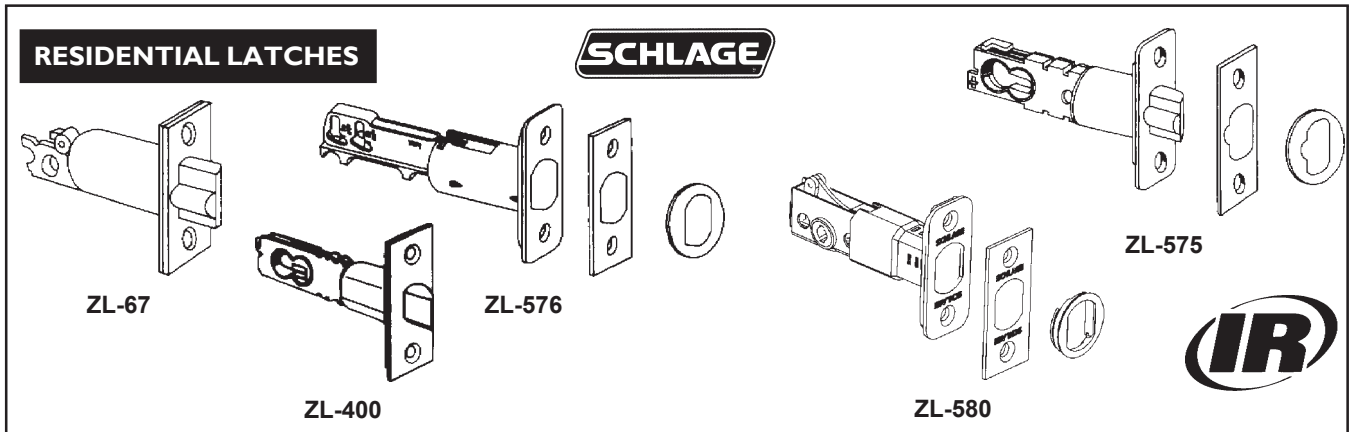

LATCHES

SCHLAGE-RESIDENTIAL	2-3/8" Square Face	2-3/8" D.I.	2-3/4" Square Face	2-3/4" D.I.
B Deadlatch (B250)	ZL-67 (12-100)		ZL-176 (12-103)	
**B Deadbolt (B100) Adjustable	ZL-469* (12-237)		ZL-469* (12-237)	
B Deadbolt (B360) Triple-3AL	ZL-576 (12-300) Triple Option (3AL) - Has square, round corner faces & Drive-in			
BR Deadbolt (BR260) Triple-3AL	ZL-580 (12-634) Triple Option (3AL) - Has square, round corner faces & Drive-in			
**F Latch (Adjustable)	ZL-400 (16-200)	ZL-401 (16-202)	ZL-400 (16-200)	ZL-401 (16-202)
F Latch (Adjust. Round Corner)	ZL-400RC (16-201)		ZL-400RC (16-201)	
F Latch Triple-3AL	ZL-574 (16-210) Triple Option (3AL) - Has square, round corner faces & Drive-in			
**F Deadlatch (Adjustable)	ZL-402 (16-206)		ZL-402 (16-206)	
F Deadlatch 5" Backset	ZL-508 (16-126) 5" square face deadlatch for F Series			
F Deadlatch Triple-3AL	ZL-575 (16-211) Triple Option (3AL) - Has square, round corner faces & Drive-in			
**MD Passage Latch	ZL-475[†] (12-250)		ZL-476[†] (12-251)	
**MD Privacy Latch	ZL-477[†] (12-252)		ZL-478[†] (12-253)	

[†] **Less Faceplate.** Faceplate Stock No. **SC-B520-322.** Specify Finish: 605 or 626.

*Adjustable deadbolt. **DISCONTINUED-Limited Supply.**

****DISCONTINUED-Limited Supply. CALL FOR CLOSEOUT PRICES.**