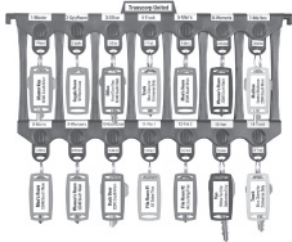

ZIPF LOCK COMPANY

FILE-A-KEY™ (LETTER)

Organize up to 14 keys. Keys not included. Fits standard letter filing cabinets or mobile file boxes. 14 key snaps w/ rings, complete set of blank and preprinted labels. 12-3/4"W x 6"L x 3/8"H.