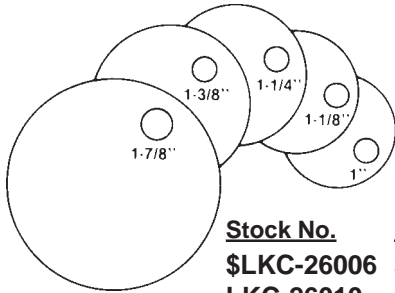

KEY ACCESSORIES

SOLID BRASS KEY TAGS

These sturdy round Brass Key Tags feature one hole and are ideally suited for stamping. Available in six popular sizes, each .040" thick. Packaged 100/box.

<u>Stock No.</u>	<u>Diameter</u>	
$LKC-26006	3/4"	-$-Discontinued. Call for closeout prices.
LKC-26010	1"	
LKC-26011	1-1/8"	
LKC-26012	1-1/4"	
LKC-26013	1-3/8"	
LKC-26017	1-7/8"	

These sturdy round Brass Key Tags feature two holes and are ideally suited for stamping. Available in two popular sizes, each .040" thick. Packaged 100/box.

<u>Stock No.</u>	<u>Diameter</u>	
$LKC-26021	1-1/8"	-$-Discontinued. Call for closeout prices.
$LKC-26022	1-1/4"	

MISCELLANEOUS KEY ACCESSORIES

BALL CHAIN KEY CHAINS

This pre-cut 4-1/2" nickel plated steel ball chain is corrosion resistant and comes with connector attached.

<u>Stock No.</u>	<u>Packaging</u>
$LKC-31424	24/card

-$-Discontinued. Call for closeout prices.