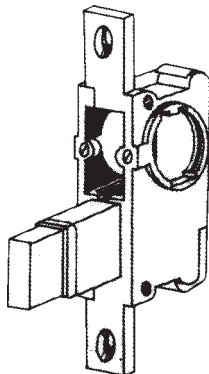

HOOKBOLT (LOCK ONLY)

STOCK#	BACKSET
908511	7/8"
908512	31/32"
908513	1-1/8"
908514	1-1/2"

FINISHES:

10	Satin Bronze
27	Satin Aluminum

FACEPLATES ONLY, with screws, for (1" x 6-7/8")—

DEADBOLT	HOOKBOLT	DEADLATCH	DESCRIPTION
908521	908526	908531	FLAT
908522	908527	908532	RADIUS
908523-LHD	908528-LHD	908533-LHD	LEFT-HAND BEVEL
908523-RHD	908528-RHD	908533-RHD	RIGHT-HAND BEVEL
908524	908529	908534	WEATHER STRIP

FACEPLATES	
	FLAT
	RADIUS
	LEFT BEVEL
	RIGHT BEVEL
	RADIUS WITH WEATHERSTRIP

NOTE: To get complete lock, you must order all 3 parts and specify finish.

EX.: 908518 DEADLATCH 1-1/8" BACKSET
908532 RADIUS FACEPLATE
908536 SMALL STRIKE

DEADLATCH STRIKES with mounting plate and screws

STOCK#	DESCRIPTION
908536	SMALL
908537	LARGE

—Being Discontinued—
Limited Supply
CALL FOR CLOSEOUTS PRICES

AL-77 Amarlite Lock Replacement

This lock is the only exact replacement for the original Amarlite Telescopic Bolt Lock that can be purchased as a regular stock item on a continual basis. Manufactured to the exact specifications of the Original Amarlite Lock, it allows for a rapid installation and eliminates all need for additional difficult and time consuming alterations to the door.

Locks supplied less cylinders. Cylinder holes are threaded for the Original Amarlite cylinder as well as any standard size mortise cylinders.