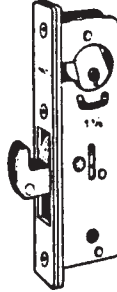

ALUMINUM DOOR LOCKS

HALT Narrow Stile Locks

DEADBOLT (LOCK ONLY)

STOCK#	BACKSET
908506	7/8"
908507	31/32"
908508	1-1/8"
908509	1-1/2"

DEADLATCH (LOCK ONLY)

STOCK#	BACKSET
908516	7/8"
908517	31/32"
908518	1-1/8"
908519	1-1/2"

HOOKBOLT (LOCK ONLY)

STOCK#	BACKSET
908511	7/8"
908512	31/32"
908513	1-1/8"
908514	1-1/2"

FINISHES:

10	Satin Bronze
27	Satin Aluminum

FACEPLATES ONLY, with screws, for (1" x 6-7/8")—

DEADBOLT	HOOKBOLT	DEADLATCH	DESCRIPTION
908521	908526	908531	FLAT
908522	908527	908532	RADIUS
908523-LHD	908528-LHD	908533-LHD	LEFT-HAND BEVEL
908523-RHD	908528-RHD	908533-RHD	RIGHT-HAND BEVEL
908524	908529	908534	WEATHER STRIP

FACEPLATES	
	FLAT
	RADIUS
	LEFT BEVEL
	RIGHT BEVEL
	RADIUS WITH WEATHERSTRIP

NOTE: To get complete lock, you must order all 3 parts and specify finish.

EX.: 908518 DEADLATCH 1-1/8" BACKSET
908532 RADIUS FACEPLATE
908536 SMALL STRIKE

Locks supplied less cylinders. Cylinder holes are threaded for the Original Amarlite cylinder as well as any standard size mortise cylinders.