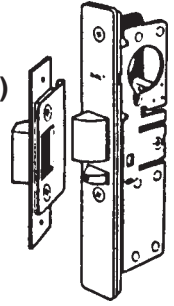

ALUMINUM DOOR LOCKS

HALT Narrow Stile Locks

DEADBOLT (LOCK ONLY)

STOCK#	BACKSET
908506	7/8"
908507	31/32"
908508	1-1/8"
908509	1-1/2"

DEADLATCH (LOCK ONLY)

STOCK#	BACKSET
908516	7/8"
908517	31/32"
908518	1-1/8"
908519	1-1/2"

HOOKBOLT (LOCK ONLY)

STOCK#	BACKSET
908511	7/8"
908512	31/32"
908513	1-1/8"
908514	1-1/2"

FINISHES:

10	Satin Bronze
27	Satin Aluminum

FACEPLATES ONLY, with screws, for (1" x 6-7/8")—

DEADBOLT	HOOKBOLT	DEADLATCH	DESCRIPTION
908521	908526	908531	FLAT
908522	908527	908532	RADIUS
908523-LHD	908528-LHD	908533-LHD	LEFT-HAND BEVEL
908523-RHD	908528-RHD	908533-RHD	RIGHT-HAND BEVEL
908524	908529	908534	WEATHER STRIP

FACEPLATES	
	FLAT
	RADIUS
	LEFT BEVEL
	RIGHT BEVEL
	RADIUS WITH WEATHERSTRIP

NOTE: To get complete lock, you must order all 3 parts and specify finish.

EX.: 908518 DEADLATCH 1-1/8" BACKSET
908532 RADIUS FACEPLATE
908536 SMALL STRIKE

Locks supplied less cylinders. Cylinder holes are threaded for the Original Amarlite cylinder as well as any standard size mortise cylinders.