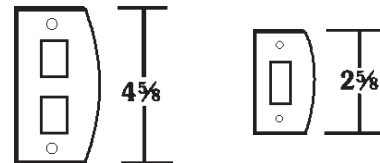

AL-77 Amarlite Lock Replacement

This lock is the only exact replacement for the original Amarlite Telescopic Bolt Lock that can be purchased as a regular stock item on a continual basis. Manufactured to the exact specifications of the Original Amarlite Lock, it allows for a rapid installation and eliminates all need for additional difficult and time consuming alterations to the door.

Locks supplied less cylinders. Cylinder holes are threaded for the Original Amarlite cylinder as well as any standard size mortise cylinders.